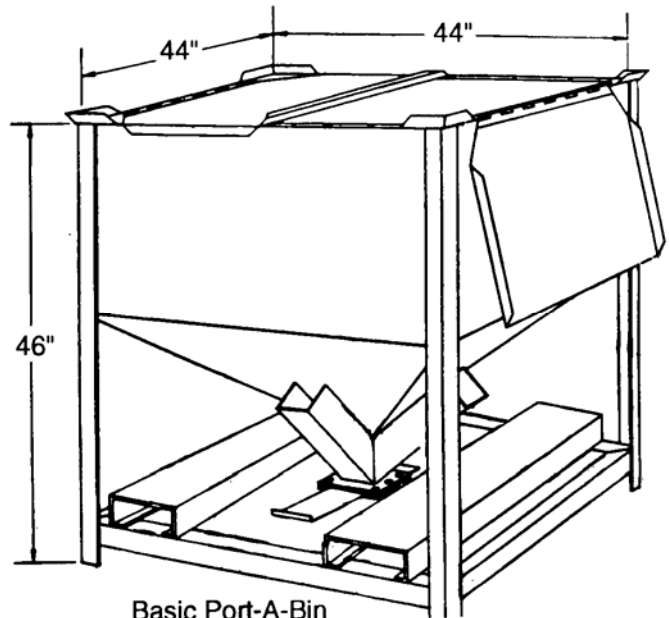

PRODUCT OVERVIEW

PORT-A-BIN HOPPER SPECIFICATIONS

Model Number Without Vacuum Ports	Capacity		Base Dimension	Hopper Height	Shipping Weight (Lbs.)
	Cu. Ft.	Lbs.			
20-30	30	1,080	44" x 44"	42"	350
20-40	40	1,440	44" x 44"	52"	365
20-50	50	1,800	44" x 44"	62"	395
20-60	60	2,160	44" x 44"	72"	435
Model Number With Vacuum Ports					
20-31V	30	1,080	44" x 44"	46"	365
20-41V	40	1,440	44" x 44"	56"	380
20-51V	50	1,800	44" x 44"	66"	410
20-61V	60	2,160	44" x 44"	76"	450

Based on 36 pounds per cubic foot of material.

- Steel construction with 14 gauge side walls.
- Quarter inch steel legs for endurance (1/4" x 2" x 2").
- Four inch discharge gate.
- Finish: Vista gray industrial enamel.
- Oversized fork pockets.
- Stacking pads.

OPTIONS:

- Cover: One-piece or two-piece.
- Casters: 4" with two locking and two fixed wheels.
- Bag break grate.
- Four way fork pockets.
- Stainless steel or aluminum.
- 3" x 5" Card holder
- Custom bins can be made to your specifications.

THE EAGLE GROUP, LTD.

8384 W. Peck Road
Greenville, MI 48838
E-mail: sales@eaglegroup ltd.com

Phone: (616) 754-7777
Fax: (616) 754-1555
Web: www.eaglegroup ltd.com